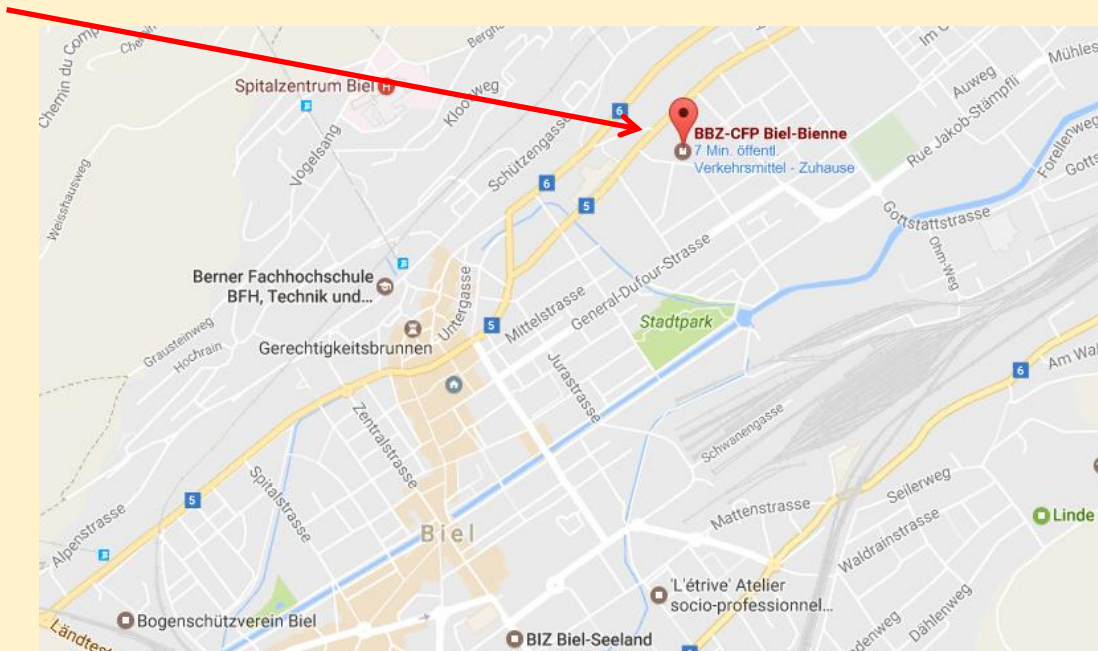

Huus (Leitung / direction : Lucien Dubuis)

Leo Bellini	as
Tobias Kilchhofer	as
Yanis Gehri	as
William Rogazy	as
Lucien Dubuis	bars

Love Is A Loosing Game (Leitung / direction : Manuel Engel)

Khadiga Elshorbagy	eb
Nina Gloor	dr
Lucia Aguilera	p
Ainhoa Serna Lourido	voc
Jeremy Kwee	g
Ava Eggli	g
Emilie Haas	g

BBZ / CFP Biel-Bienne, Wasenstrasse / Rue Wasen 5

Aula – Gebäude / bâtiment 7

www.musikschule-biel.ch

www.ecoledemusique-bienne.ch